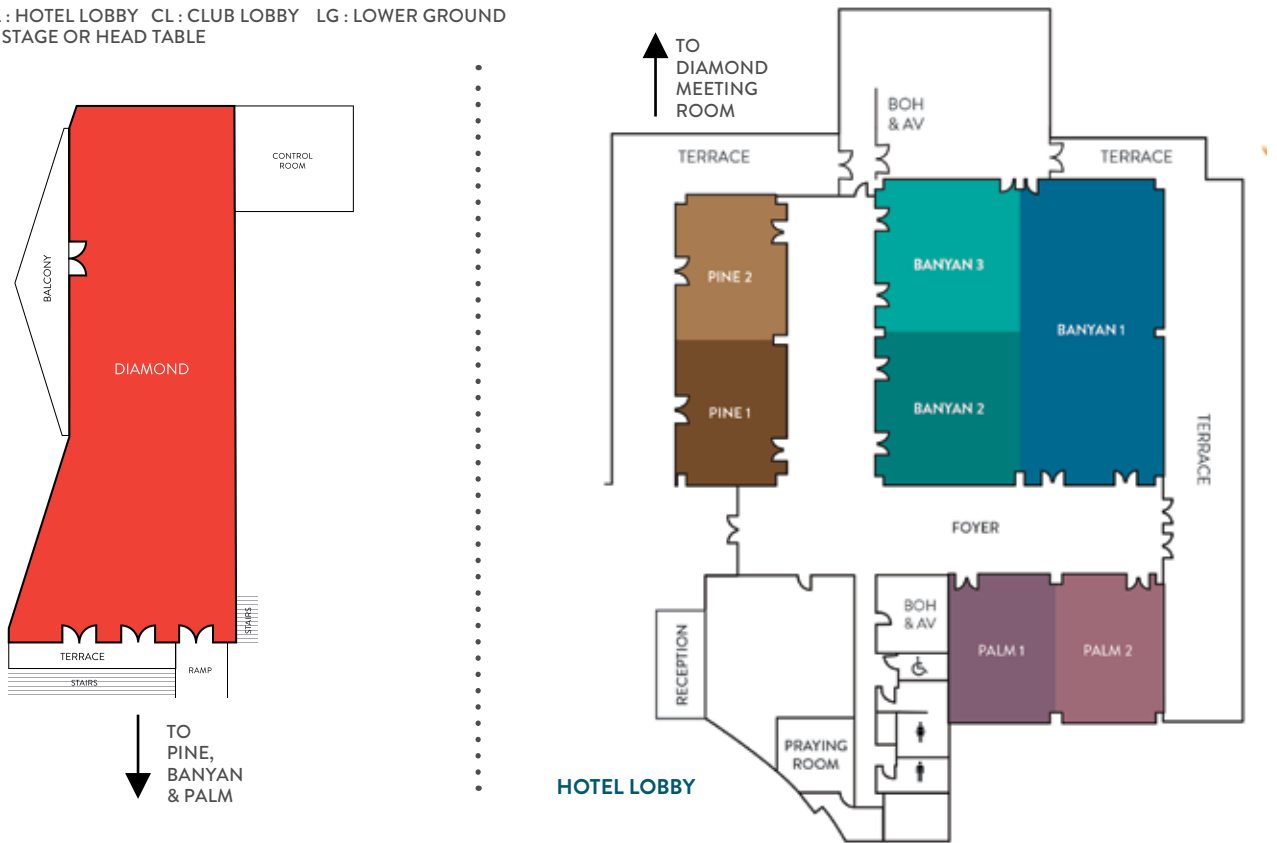

VENUE	DIMENSION W X L X H (M)	AREA (Sq M)	RECEPTION - COCKTAIL	ROUND TABLE	THEATRE	CLASSROOM	U-SHAPE	BOARD
BANYAN BALLROOM (HL)	18 x 18 x 5	324	400	200	300	180	72	-
BANYAN 1 (HL)	9 x 18 x 5	162	160	80	120	70	50	30
BANYAN 2 (HL)	9 x 9 x 5	81	80	40	60	36	25	24
BANYAN 3 (HL)	9 x 9 x 5	81	80	40	60	36	25	24
PINE 1 & 2 (HL)	17 x 7 x 5	119	110	60	80	48	40	30
PINE 1 (HL)	8.5 x 7 x 5	60	50	30	40	24	18	18
PINE 2 (HL)	8.5 x 7 x 5	60	50	30	40	24	18	18
PALM 1 & 2 (HL)	14 X 8.5 X 5	119	110	60	80	45	40	30
PALM 1 (HL)	7 X 8.5 X 5	60	50	30	40	24	18	18
PALM 2 (HL)	7 X 8.5 X 5	60	50	30	40	24	18	18
MAHOGANY (CL)	9.45 X 14.2 X 4	134	200	120	150	70	35	30
MAPLE 1 (CL)	12 X 13.3	160	150	70	120	60	45	60
MAPLE 2 (CL)	15.5 X 5	80	60	40	60	30	20	24
THE LOUNGE (CL)	13.8 X 8.4	116	60	30	20	15	15	15
ACACIA 1 (LG)	7.15 X 12	85	50	40	50	36	32	26
ACACIA 2 (LG)	7.15 X 8	57	30	30	30	20	16	16
DIAMOND	9 X 27 X 5	243	160	110	160	120	60	40

- DETAILS : HL : HOTEL LOBBY CL : CLUB LOBBY LG : LOWER GROUND
- All WITHOUT STAGE OR HEAD TABLE